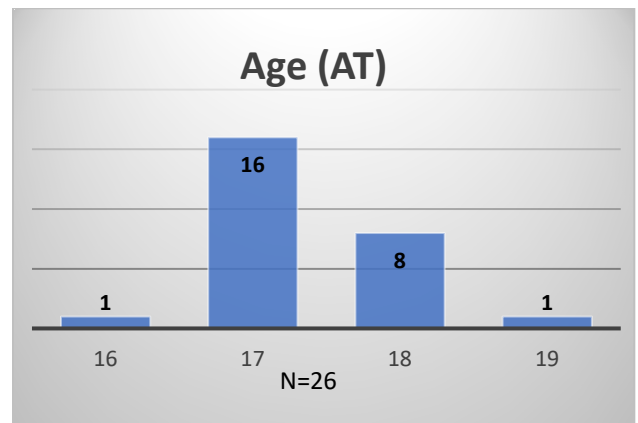

Daily Data Dashboard – December 11, 2023
Demographics for JTDC Population
Monday Morning Midnight Count

Total # of probation Involved youth¹: 1,341

¹ Probation Active: Any youth who is pending sentencing with an active social history, has been formally placed on probation or supervision with Cook County Juvenile Probation on the date of the report.