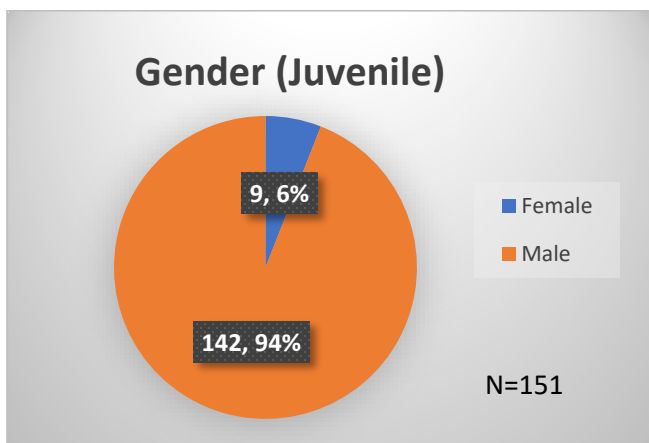

Daily Data Dashboard – December 11, 2023
Demographics for JTDC Population
Monday Morning Midnight Count

Total # of probation Involved youth¹: 1,341

¹ Probation Active: Any youth who is pending sentencing with an active social history, has been formally placed on probation or supervision with Cook County Juvenile Probation on the date of the report.