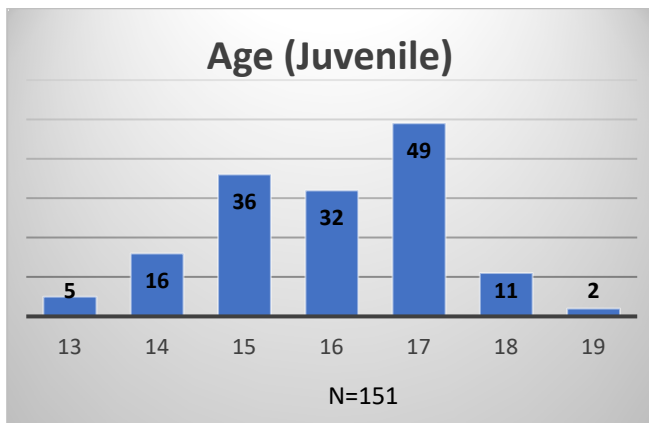

Daily Data Dashboard – December 11, 2023
Demographics for JTDC Population
Monday Morning Midnight Count

Total # of probation Involved youth¹: 1,341

¹ Probation Active: Any youth who is pending sentencing with an active social history, has been formally placed on probation or supervision with Cook County Juvenile Probation on the date of the report.

Daily Data Dashboard – December 11, 2023
Demographics for JTDC Population
Monday Morning Midnight Count