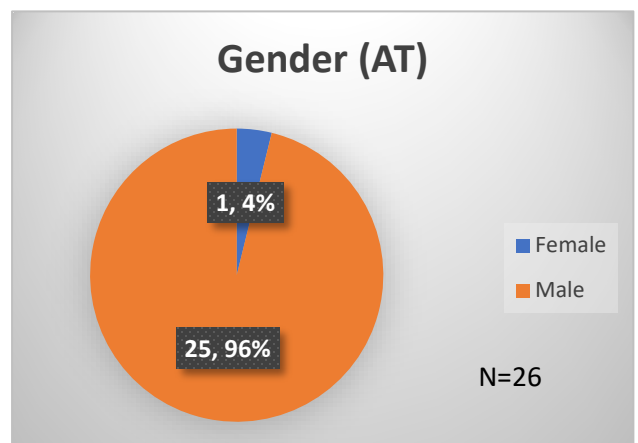

Daily Data Dashboard – December 11, 2023
Demographics for JTDC Population
Monday Morning Midnight Count

Total # of probation Involved youth¹: 1,341

¹ Probation Active: Any youth who is pending sentencing with an active social history, has been formally placed on probation or supervision with Cook County Juvenile Probation on the date of the report.