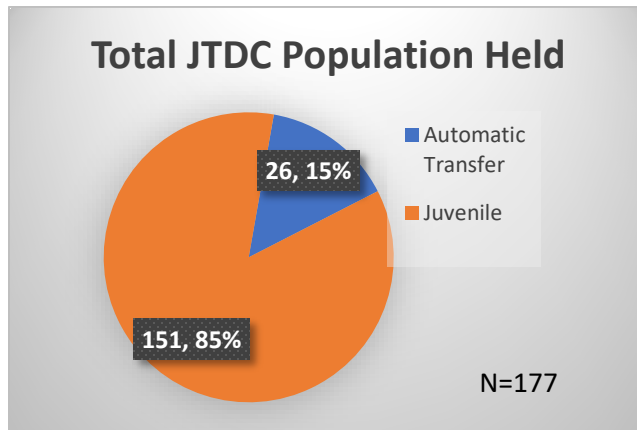

Daily Data Dashboard – December 11, 2023
Demographics for JTDC Population
Monday Morning Midnight Count

Total # of probation Involved youth¹: 1,341

¹ Probation Active: Any youth who is pending sentencing with an active social history, has been formally placed on probation or supervision with Cook County Juvenile Probation on the date of the report.